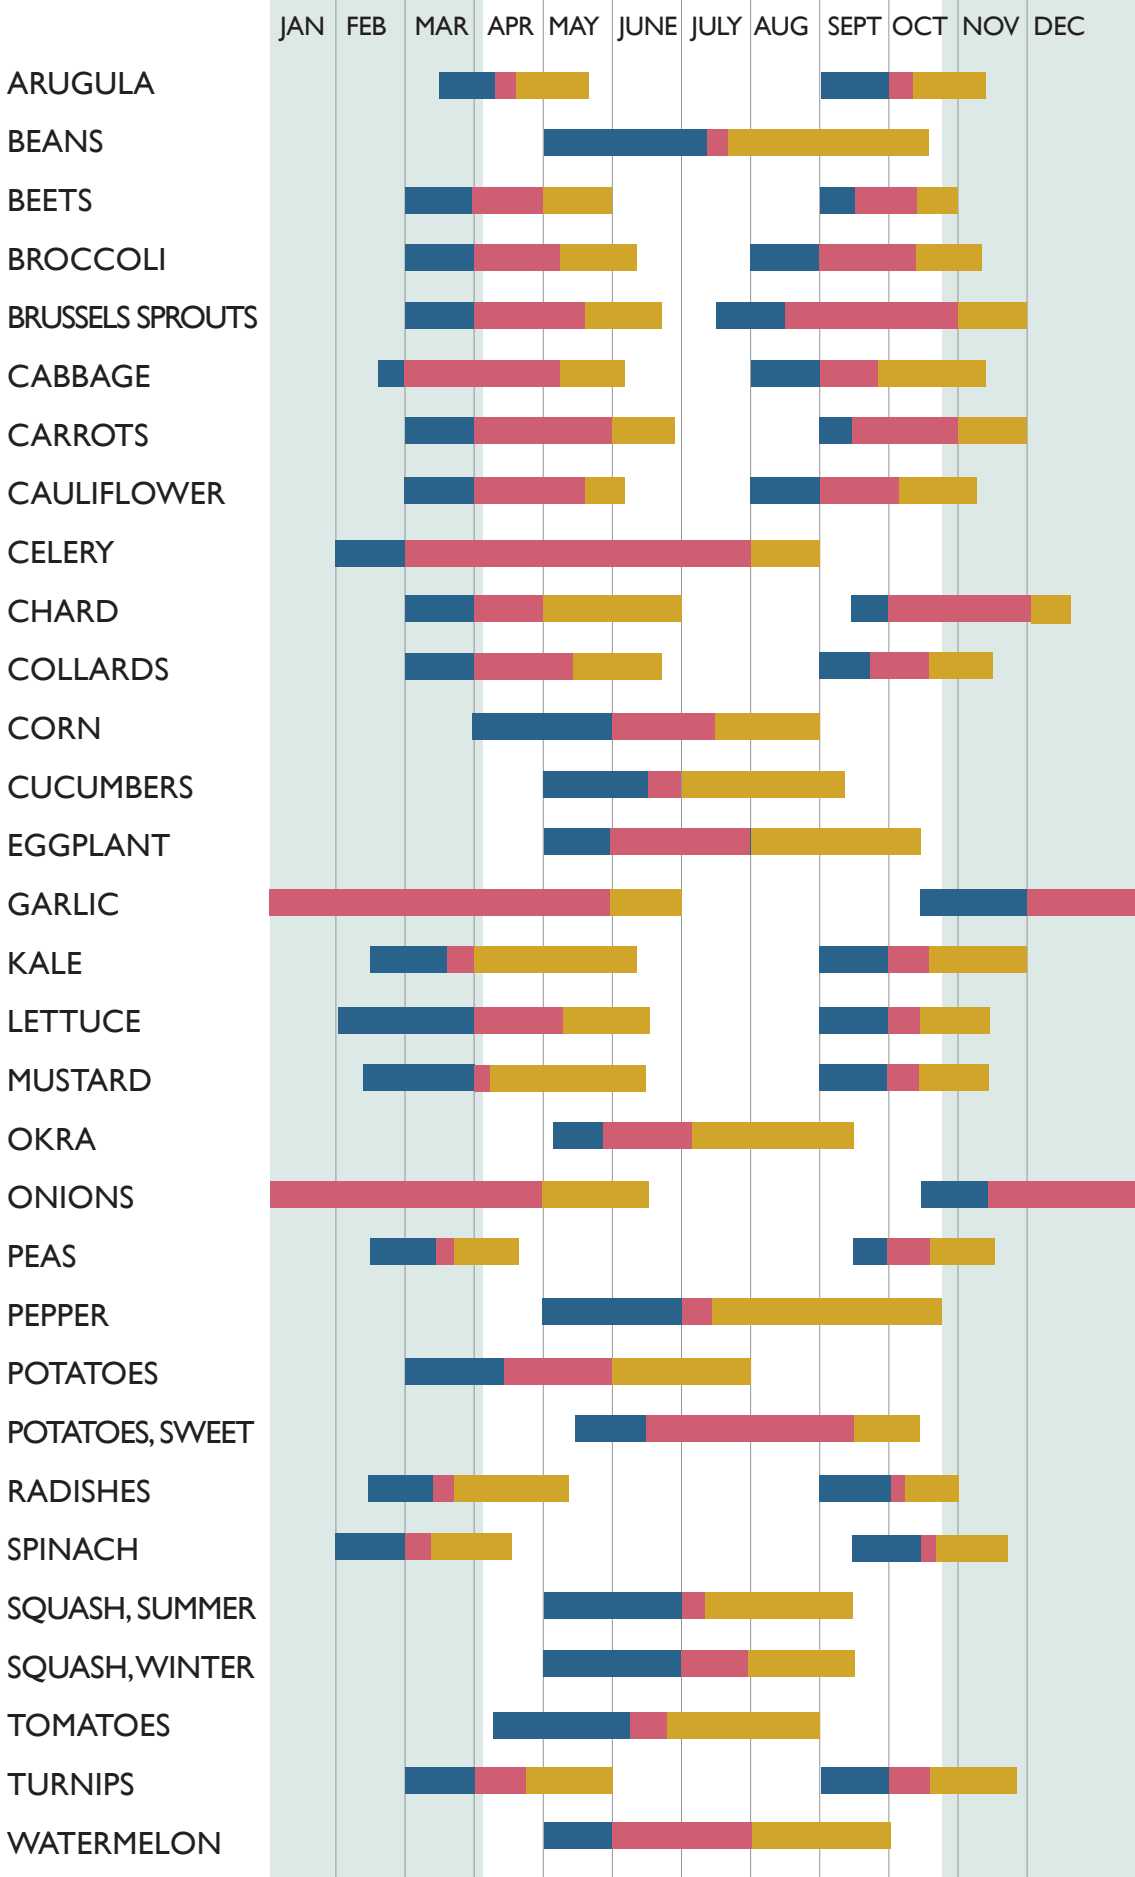

SEASONAL GROWING GUIDE

FOR

EAST TENNESSEE

* THESE DATES ARE BASED ON CAC BEARDSLEY COMMUNITY FARM'S RECORDS AND OBSERVATIONS

PLANT GROW HARVEST